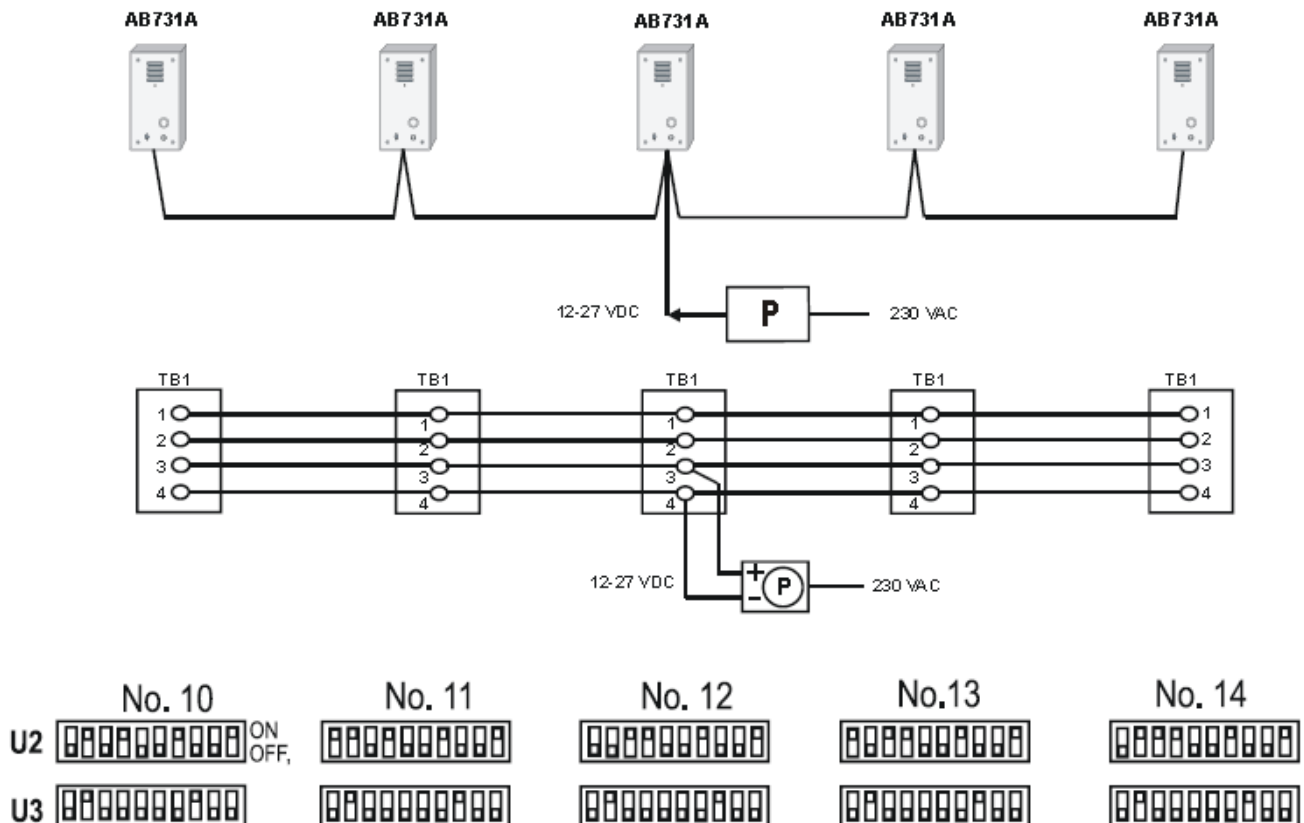

INDUSTRIAL SIMPLEX

Conference System.

Description

P: Power supply. Should be located as close to the centre of the installation as possible.

All stations are programmed as direct dialling 10 keys stations.

All stations can make an emergency call by pressing button no. 9 (call button).

All stations can receive emergency call.

Anyone can press the call button and give a message to the other stations while keeping the call button pressed.

The call is cancelled automatically when the call button is released